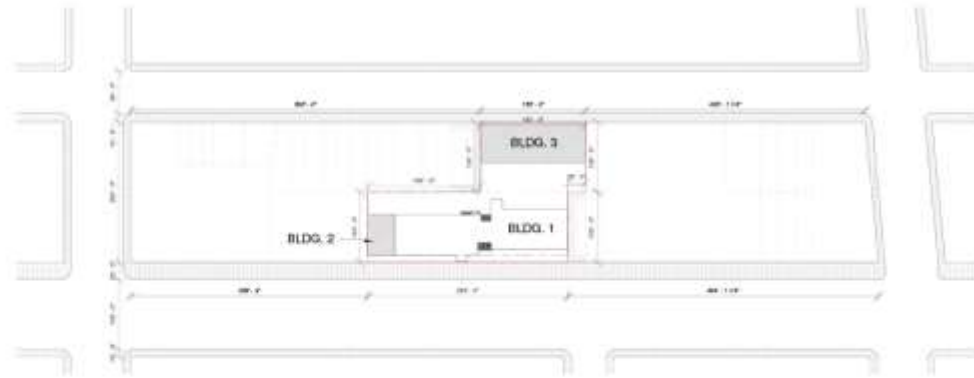

SHNNY - Sites/Land Use Panel

Re-examining Your Own Portfolio

PARKING LOT & SIDE YARD ADDITIONS

SITE PLAN

PERSPECTIVE VIEWS

EXISTING SITE PHOTOS

SIDE YARD ADDITION

TYPICAL FLOOR PLAN

PARKING LOT ADDITION

SITE PLAN

PARKING LOT ADDITION

ROOM LEGEND

- 1-BR
- 2-BR
- CORRIDOR

KEY PLAN

SITE PLAN

HELP USA
Building Better Lives