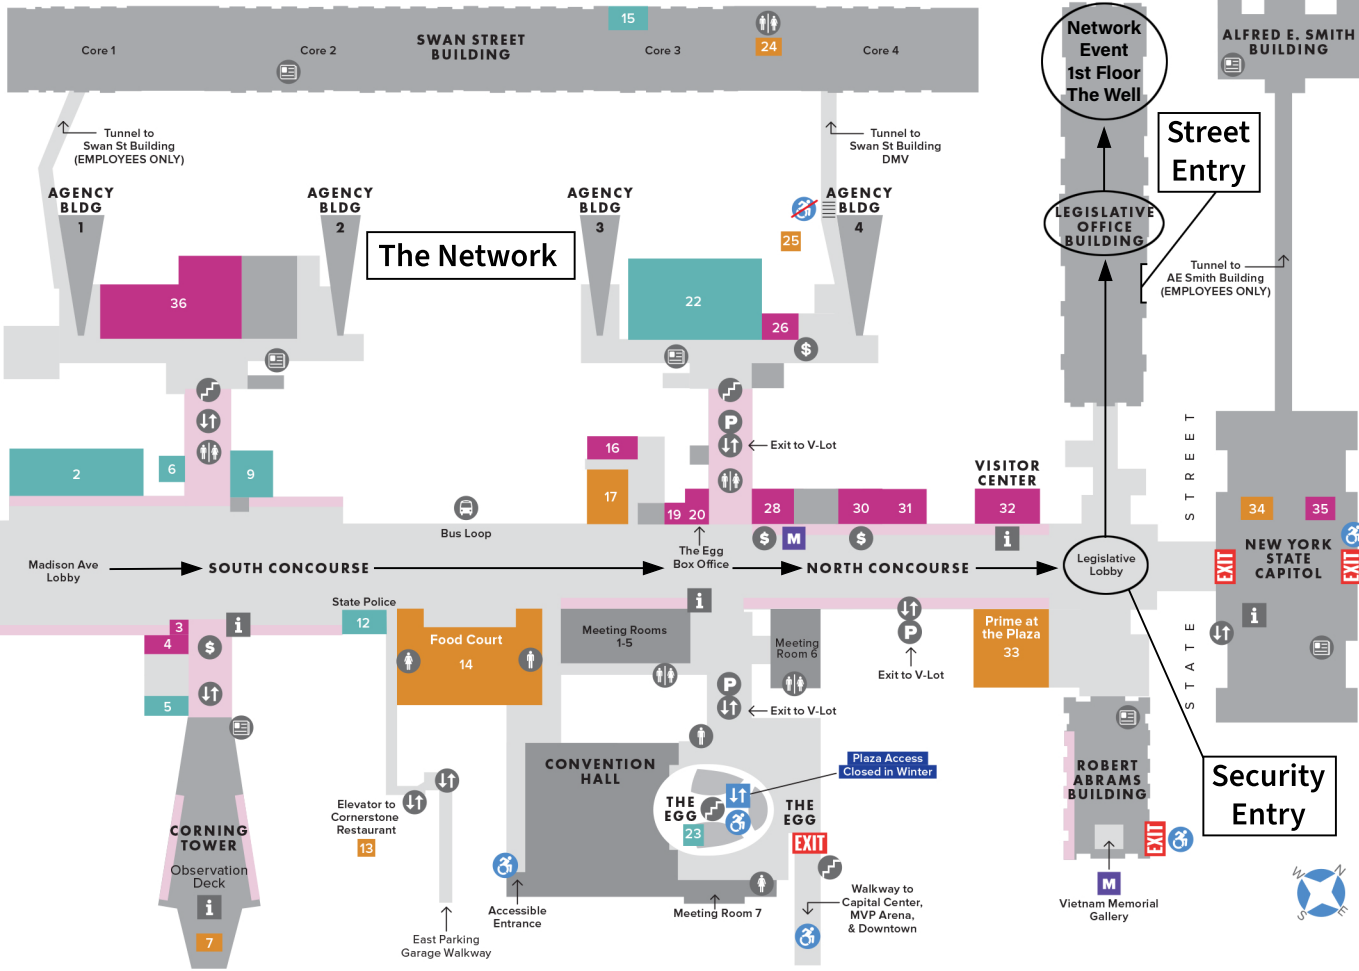

# WELCOME TO THE EMPIRE STATE PLAZA

empirestateplaza.ny.gov

### Map Key

- Information
- ATM
- Exit to Plaza
- Elevator
- Elevator to Plaza Level Accessible
- Parking (use elevators)
- CDTA Bus Stop
- Newsstand Convenience Store
- Memorials  
Martin Luther King, Jr. Memorial  
Vietnam Memorial Gallery
- Empire State Plaza Art Collection

### Food

- 7 B-Rads Executive Bistro  
ID or Visitor Pass required
- 13 Cornerstone at the Plaza  
Plaza Level
- 14 Food Court  
Au Bon Pain | Auntie Anne's | Bombers  
Honest Weight | Kuma Ani | McDonald's  
PBD Kitchen | Pho Yum
- 17 Logan's Deli and Market
- 24 Swan Street Cafeteria  
WV Pizza
- 25 B-Rad's Express  
Plaza Level
- 33 Prime at the Plaza Café
- 34 Dunkin' Donuts

### Services

- 3 Just Jewelry Repair
- 4 Post Office
- 16 American Red Cross
- 19 Patsy's Barber Shop
- 20 The Egg Box Office
- 26 Emblem Health Family Dental
- 28 KeyBank
- 30 SEFCU
- 31 SUNY Administration
- 32 Visitor Center & Gift Shop
- 35 Post Office
- 36 Retro Fitness